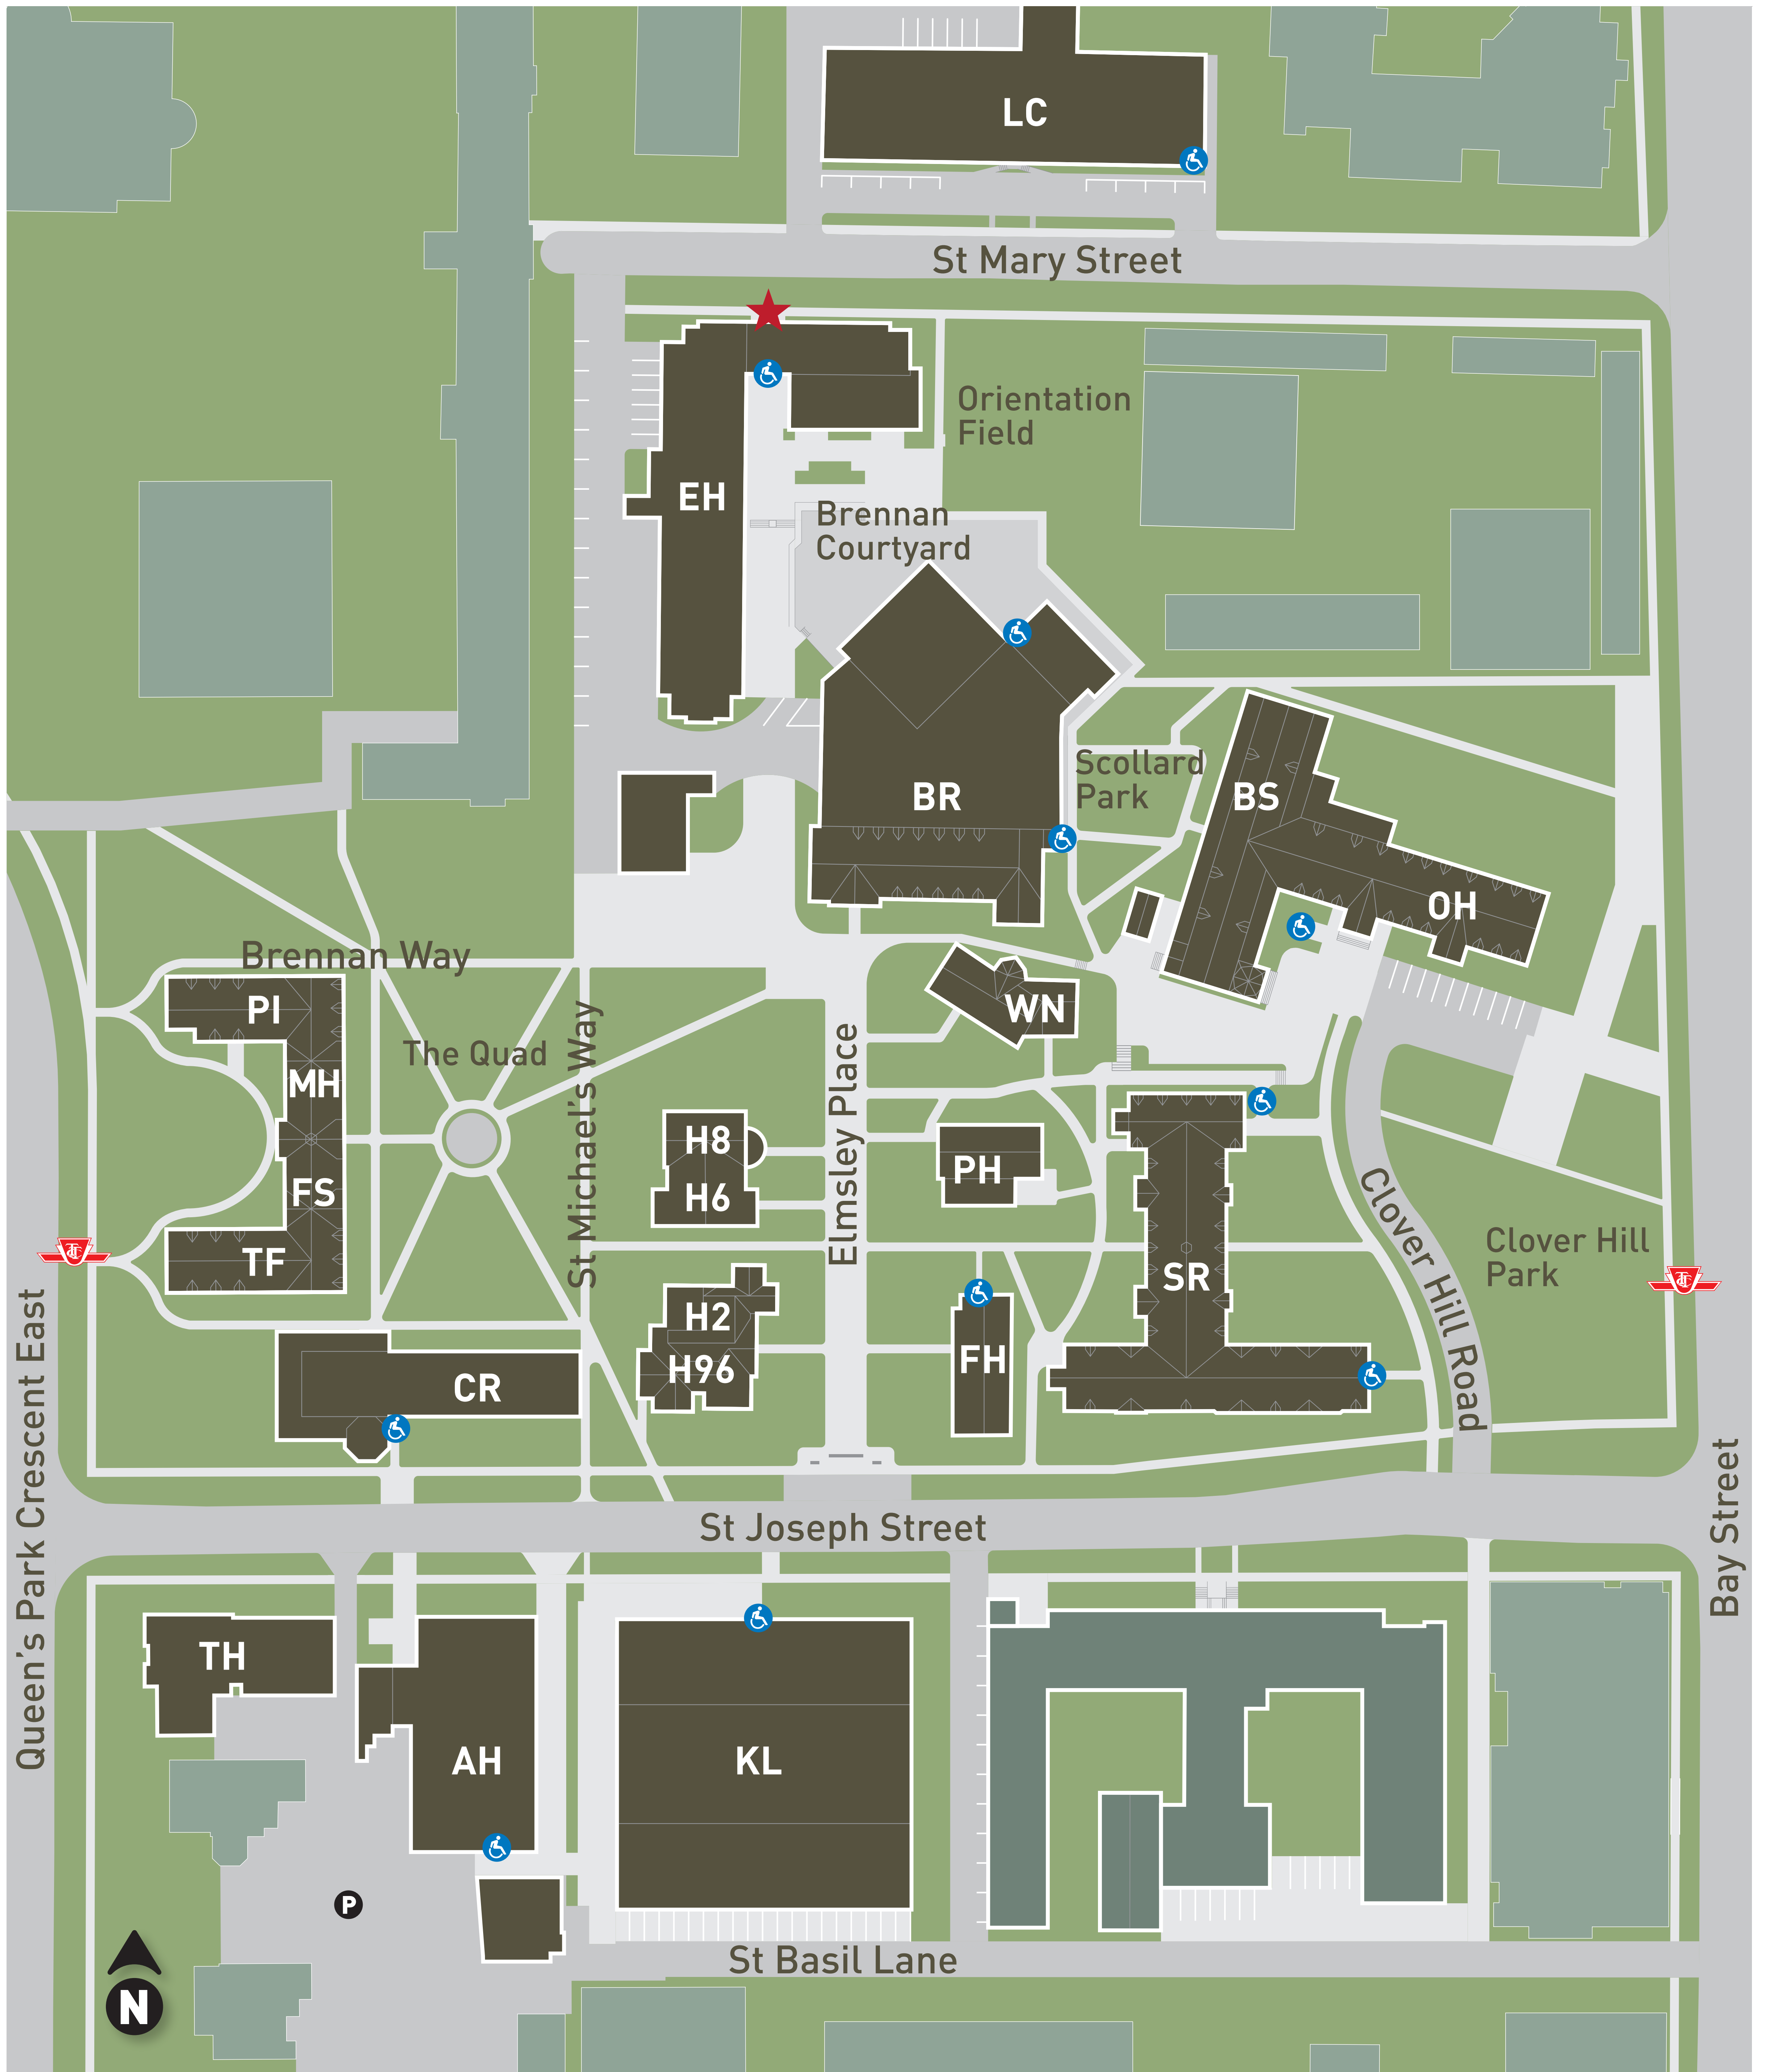

Directory

M UNIVERSITY OF
ST. MICHAEL'S COLLEGE
IN THE UNIVERSITY OF TORONTO

AH Muzzo Family Alumni Hall
121 St Joseph Street

BR Brennan Hall
Sam Sorbara Auditorium (BR 200)
81A St Mary Street

BS St Basil's Church
50 St Joseph Street

CR Carr Hall
Father Robert Madden Hall
100 St Joseph Street

EH Elmsley Hall
Charbonnel Lounge
81 St Mary Street

FH Founders House
1 Elmsley Place

FS Fisher House
57 Queen's Park Crescent East

H2 McCorkell House
96 St Joseph Street

H96 Sullivan House
96 St Joseph Street

H6 Maritain House
6 Elmsley Place

H8 Gilson House
8 Elmsley Place

KL John M. Kelly Library
PIMS Library
Kelly Café
113 St Joseph Street

LC Loretto College
70 St Mary Street

MH More House
59 Queen's Park Crescent East

OH Odette Hall
50 St Joseph Street

PH Phelan House
3 Elmsley Place

PI Pontifical Institute of Mediaeval Studies
59 Queen's Park Crescent East

SR Sam Sorbara Hall Student Residence
70 St Joseph Street